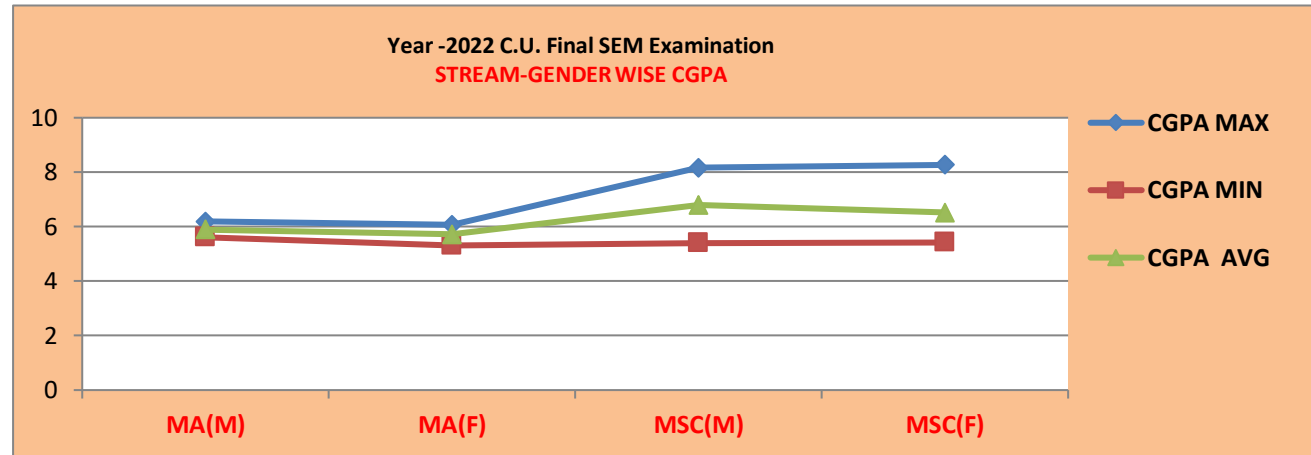

C.U. FINAL EXAMINATION 2022
Details Study of Post Graduate

STREAM/GENDER WISE CGPA			
STREAM	CGPA		
	MAX	MIN	AVG
MA(M)	6.19	5.61	5.900
MA(F)	6.07	5.31	5.723
MSC(M)	8.16	5.4	6.797
MSC(F)	8.267	5.422	6.513