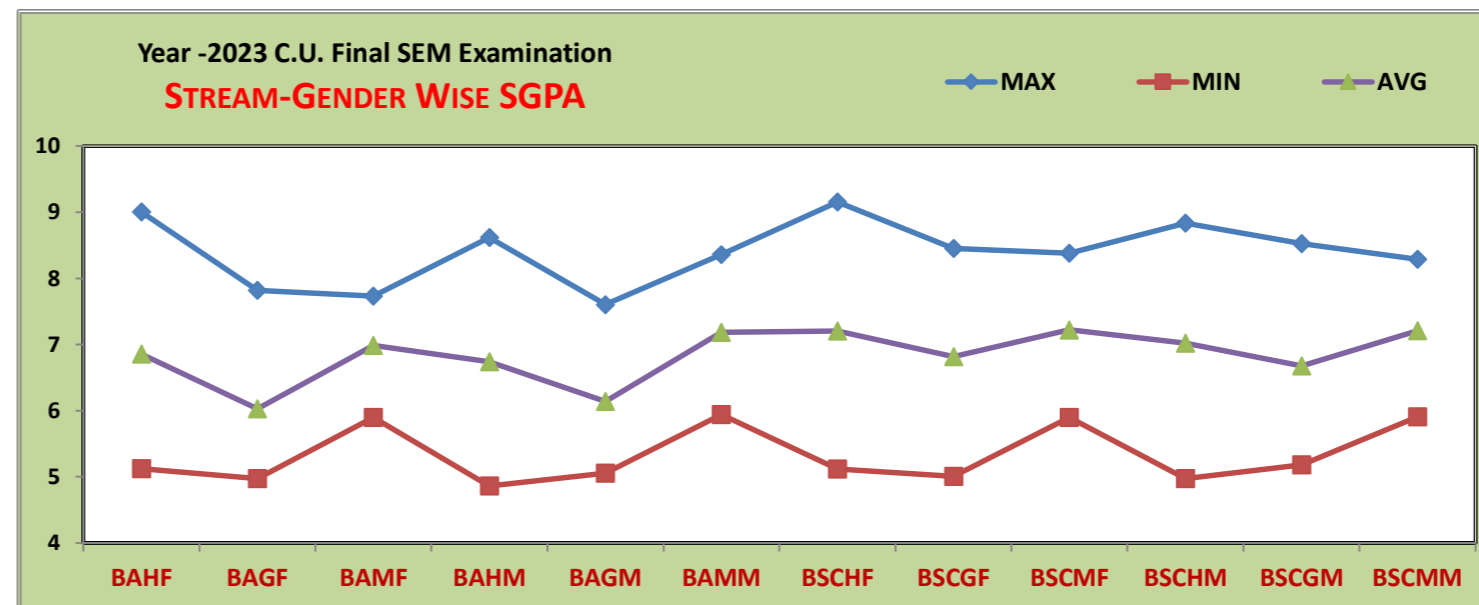

C.U. FINAL EXAMINATION 2023

Details Study

No. Of Students Appeared	1680	75.48%
No. Of Students Passed	1268	

Exam Statistics			
STREAM	No Of Student Appeared	No Of Student Passed	% Passed
BAHF	311	254	82.00
BAGF	129	70	54.00
BAMF	27	26	96.00
BAHM	210	144	69.00
BAGM	148	69	47.00
BAMM	20	17	85.00
BSCHF	316	279	88.00
BSCGF	26	16	62.00
BSCMF	13	13	100.00
BSCHM	364	300	82.00
BSCGM	86	50	58.00
BSCMM	30	30	100.00

STREAM/GENDER WISE SGPA			
STREAM	SGPA		
	MAX	MIN	AVG
BAHF	9.006	5.121	6.856
BAGF	7.817	4.971	6.026
BAMF	7.731	5.895	6.986
BAHM	8.618	4.862	6.739
BAGM	7.604	5.052	6.140
BAMM	8.357	5.941	7.185
BSCHF	9.156	5.119	7.207
BSCGF	8.453	5.003	6.821
BSCMF	8.379	5.894	7.222
BSCHM	8.836	4.973	7.022
BSCGM	8.526	5.178	6.675
BSCMM	8.287	5.903	7.211