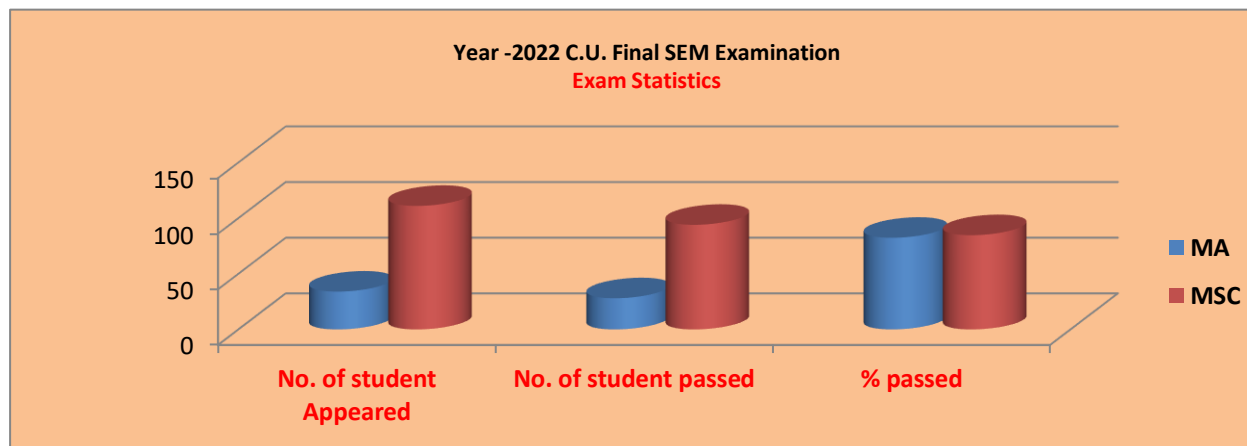

C.U. FINAL EXAMINATION 2022

Details Study of Post Graduate

No. of student Appeared	145	84.138
No. of student passed	122	

Exam Statistics			
STREAM	No. of student Appeared	No. of student passed	% passed
MA	34	28	82.353
MSC	111	94	84.685