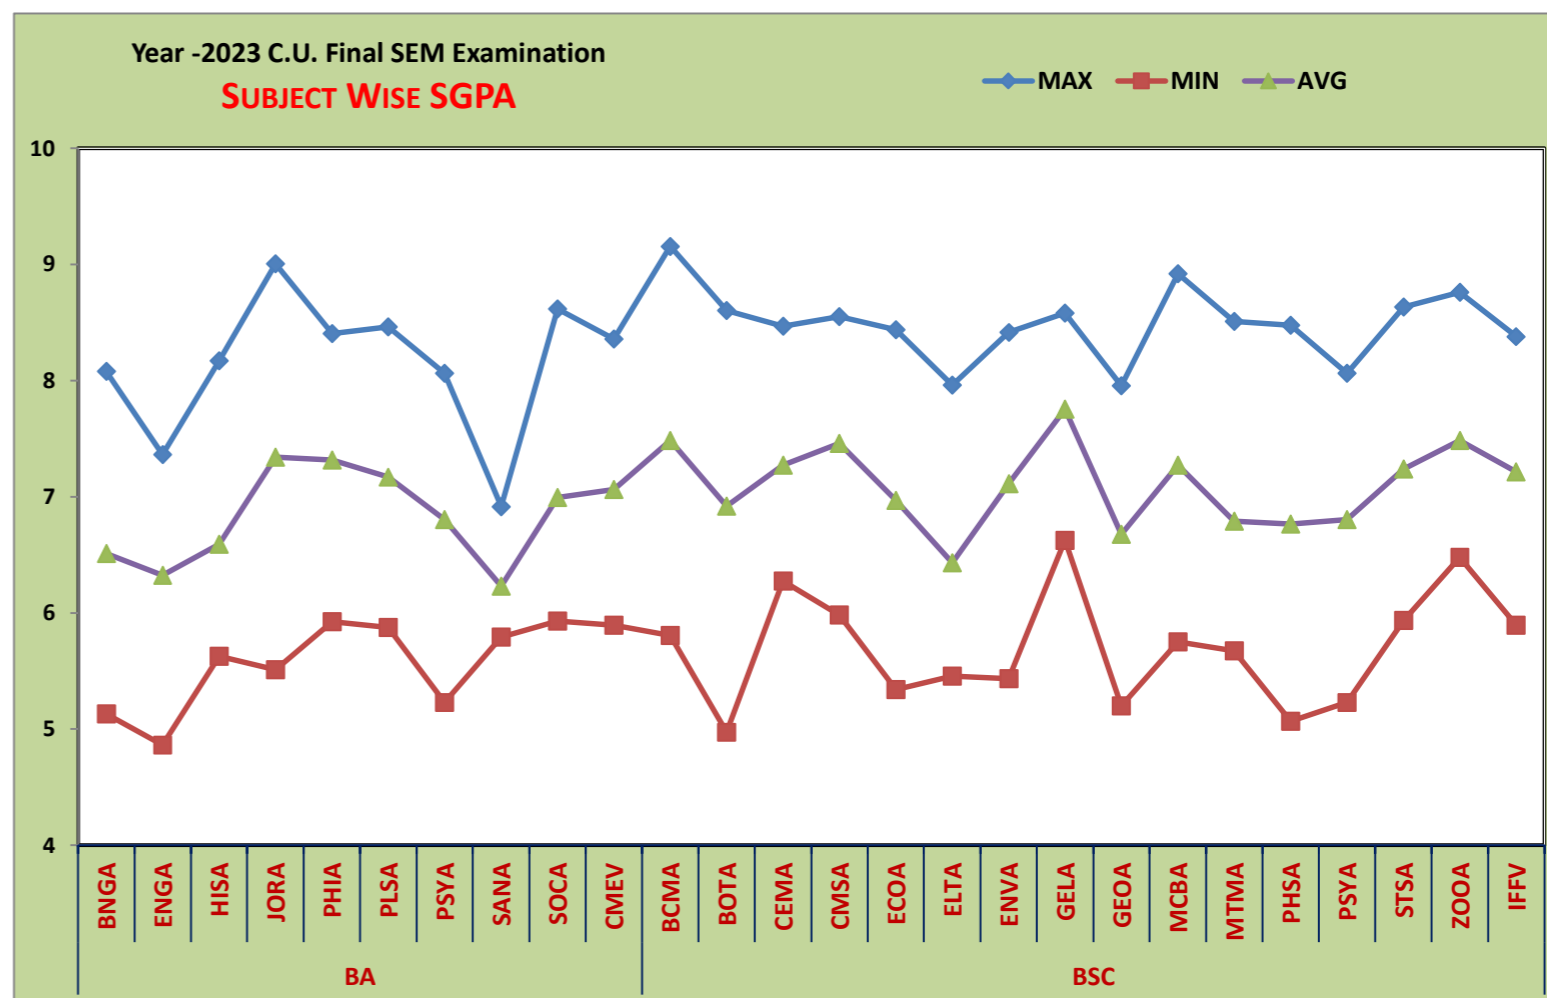

C.U. FINAL EXAMINATION 2023

Details Study

SUBJECT WISE SGPA					
STREAM	HONOURS SUBJECT	SGPA			Appeared
		MAX	MIN	AVG	
BA	BNGA	8.078	5.13	6.514	66
	ENGA	7.364	4.862	6.323	122
	HISA	8.17	5.625	6.591	49
	JORA	9.006	5.511	7.340	74
	PHIA	8.405	5.924	7.315	28
	PLSA	8.463	5.873	7.168	42
	PSYA	8.064	5.227	6.801	67
	SANA	6.915	5.792	6.230	25
	SOCA	8.618	5.93	6.994	48
	CMEV	8.357	5.895	7.064	47
BSC	BCMA	9.156	5.804	7.484	44
	BOTA	8.603	4.973	6.919	45
	CEMA	8.468	6.274	7.272	61
	CMSA	8.55	5.982	7.459	56
	ECO A	8.437	5.34	6.968	46
	ELTA	7.96	5.457	6.432	15
	ENVA	8.415	5.433	7.112	27
	GELA	8.581	6.626	7.753	31
	GEOA	7.955	5.2	6.676	70
	MCBA	8.919	5.752	7.272	55
	MTMA	8.509	5.674	6.789	56
	PHSA	8.476	5.066	6.763	69
	PSYA	8.064	5.227	6.801	67
	STSA	8.631	5.935	7.237	62
	ZOOA	8.76	6.48	7.485	43
	IFFV	8.379	5.894	7.214	43