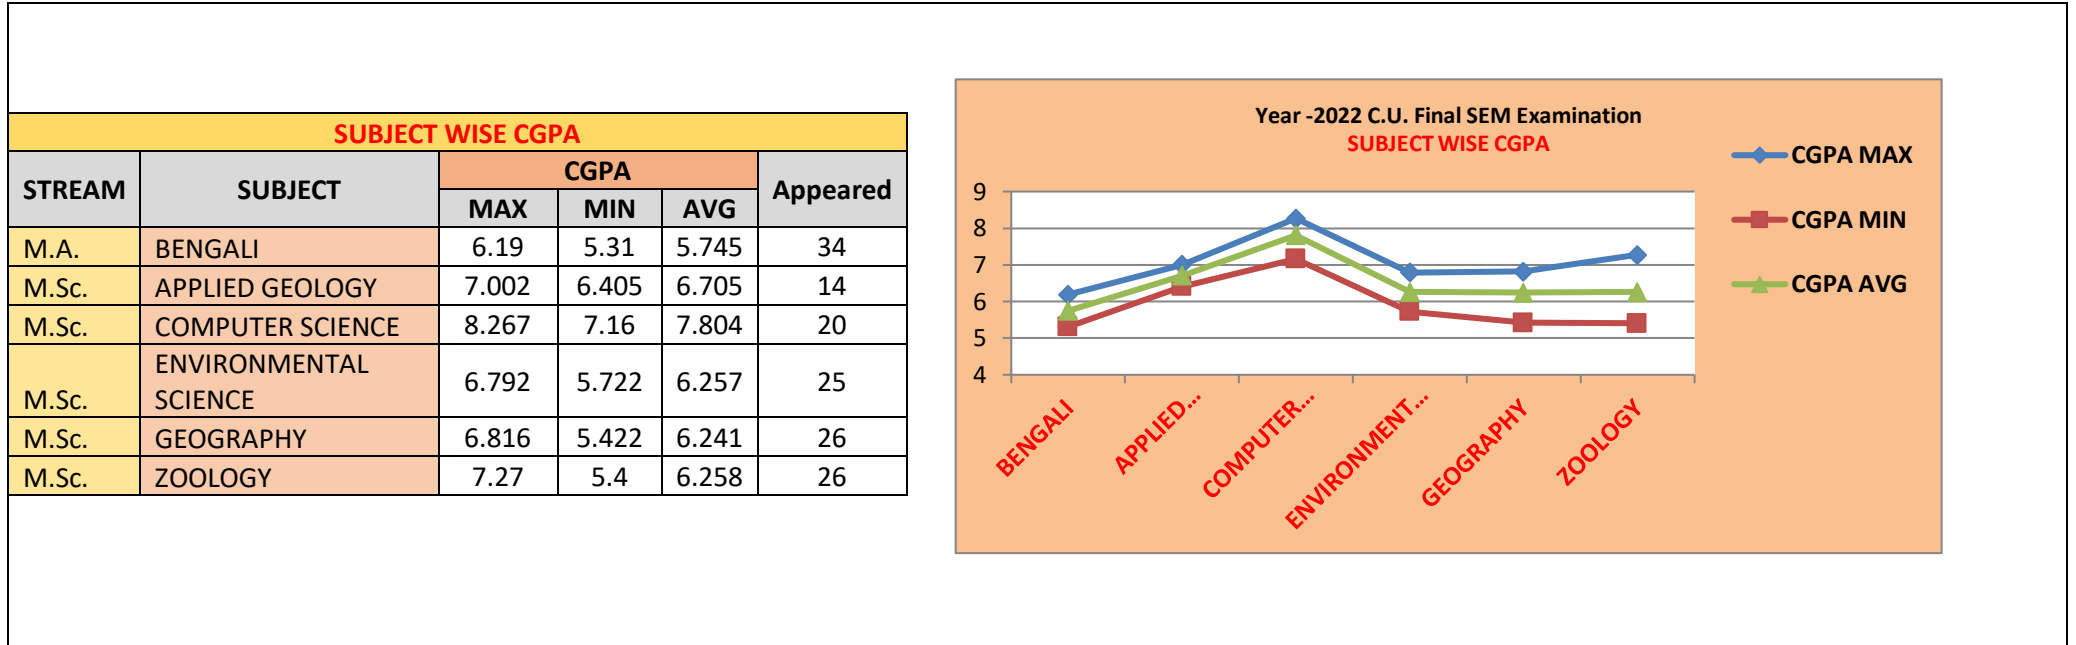

C.U. FINAL EXAMINATION 2022
Details Study of Post Graduate

TOPPERS DETAILS, C.U. FINAL EXAM 2022					
STREAM	SUBJECT	CGPA	ROLL NO.	REGISTRATION NO.	NAME
M.A.	BENGALI	6.190	012/BNG/211040	514-1111-0155-18	SAYAN CHAKRABORTY
M.Sc.	APPLIED GEOLOGY	7.002	012/AGE/211005	012-1111-0826-18	PRASEN SAHA
M.Sc.	COMPUTER SCIENCE	8.267	012/CSC/211004	012-1211-1346-18	ASMITA MUKHERJEE
M.Sc.	ENVIRONMENTAL SCIENCE	6.792	012/ENV/211018	136-1211-0348-18	SANJUKTA CHAKRABORTY
M.Sc.	GEOGRAPHY	6.816	012/GEO/211027	135-1111-0303-18	SUDIP DEY
M.Sc.	ZOOLOGY	7.270	012/ZOO/211002	012-1211-1128-18	ANANNYA CHAKRABORTY