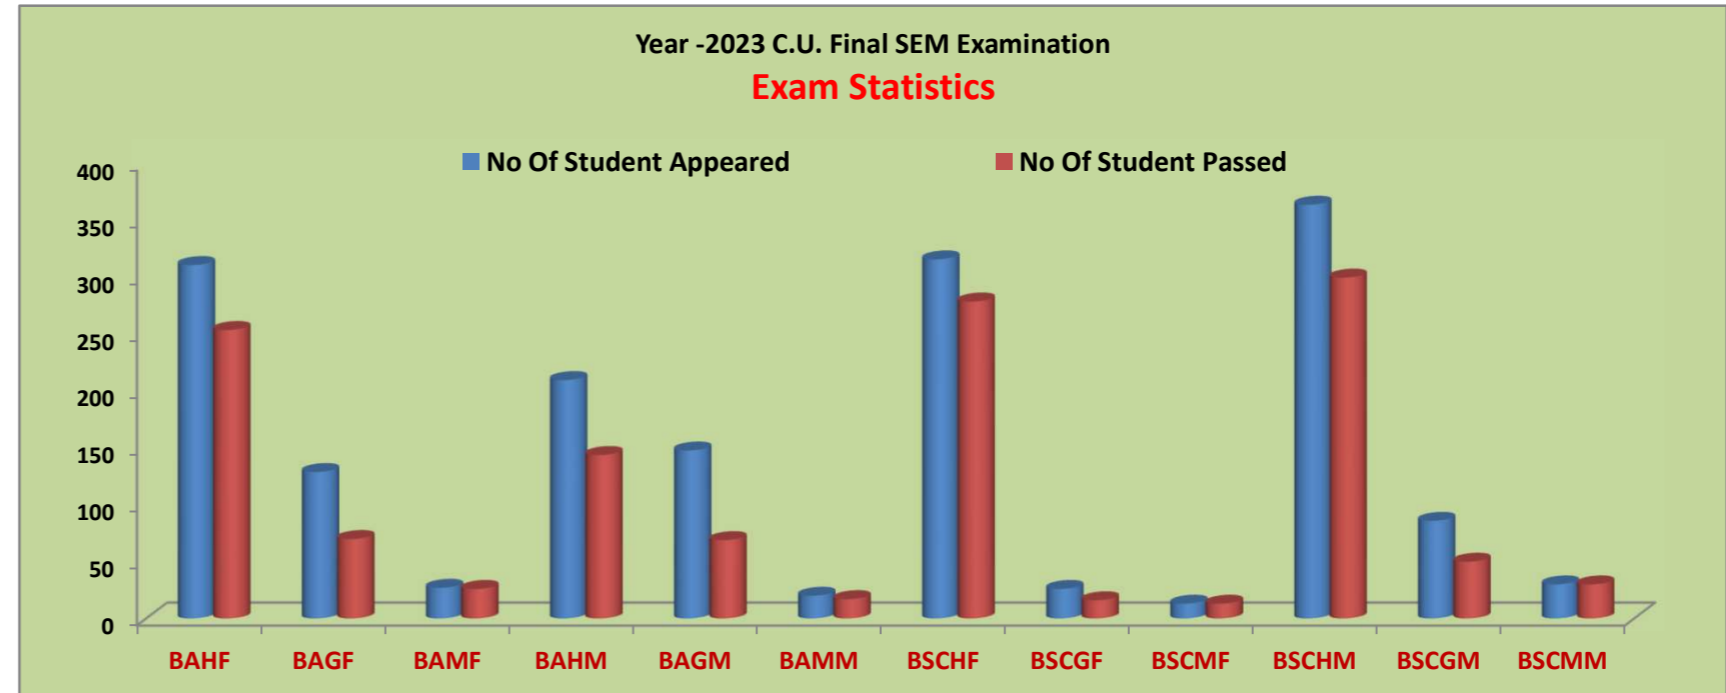

C.U. FINAL EXAMINATION 2023

Details Study

No. Of Students Appeared	1680	75.48%
No. Of Students Passed	1268	

Exam Statistics			
STREAM	No Of Student Appeared	No Of Student Passed	% Passed
BAHF	311	254	82.00
BAGF	129	70	54.00
BAMF	27	26	96.00
BAHM	210	144	69.00
BAGM	148	69	47.00
BAMM	20	17	85.00
BSCHF	316	279	88.00
BSCGF	26	16	62.00
BSCMF	13	13	100.00
BSCHM	364	300	82.00
BSCGM	86	50	58.00
BSCMM	30	30	100.00

STREAM/GENDER WISE SGPA			
STREAM	SGPA		
	MAX	MIN	AVG
BAHF	9.006	5.121	6.856
BAGF	7.817	4.971	6.026
BAMF	7.731	5.895	6.986
BAHM	8.618	4.862	6.739
BAGM	7.604	5.052	6.140
BAMM	8.357	5.941	7.185
BSCHF	9.156	5.119	7.207
BSCGF	8.453	5.003	6.821
BSCMF	8.379	5.894	7.222
BSCHM	8.836	4.973	7.022
BSCGM	8.526	5.178	6.675
BSCMM	8.287	5.903	7.211